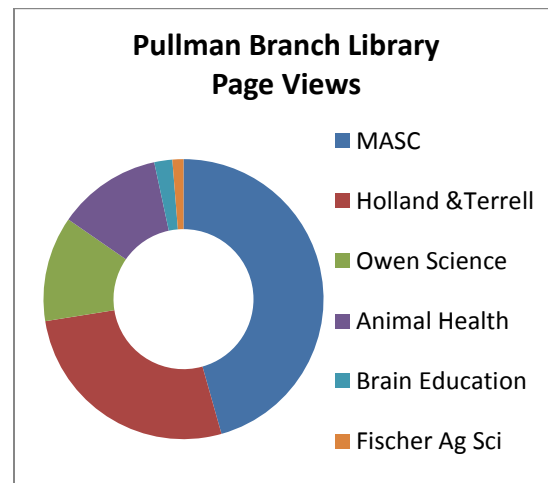

Total Visits	1,117,284
Total Page Views	2,333,575
On Campus users	60.62%
Off Campus users	39.38%

Top Ten Pages (visits)

Home Page	967,873
Article Gateway	287,904
MLA Guide	44,267
Library Accounts	38,217
APA Guide	29,662
NLM Guide	21,829
Library Hours	21,739
Journal Abbreviations	18,555
Login Problems Page	18,381
About the Libraries	11,257
MASC*	9,776

Top Ten Global Site Searches

Jstor/JSTOR	20
(no data)	19
Interlibrary Loan	18
“Cindy Kaag”	17
LexisNexis ACAD	17
Zotero	16
assessment	11
fines	10
map	8
major history database	8

Top Ten Referrers

Direct (no referrer)	697,235
Google	357,754
Library Systems Homepage	55,104
Library Catalog (Griffin)	35,059
portal.wsu.edu	24,353
WSU (index.wsu.edu)	21,241
Libraries Subject Guides	15,071
Bing	13,999
WSU Worldcat Local	12,095
Searchit@WSU!	11,069

Top Ten Electronic Resources

(accessed from SearchIt!@WSU)

PubMed	32,685
Academic Search Complete	30,595
Web of Science	23,657
JSTOR	22,872
CINAHL	16,993
PsycINFO 1872-Current	14,982
ArticleFirst	9,900
The Times (London)	8,458
Business Source Complete	7,206
New York Times (1851-2006)	6,084

Page Views on Branch Library Sites

MASC	47,978
Holland & Terrell Libraries	28,240
Owen Science Library	12,778
Animal Health Library	12,627
Brain Education Library	2,193
Fischer Ag Sci Library	1,338
Architecture Library	983

Numbers are for fiscal Year 2011-2012
*Manuscripts, Archives, and Special Collections
Created 1/14/2013