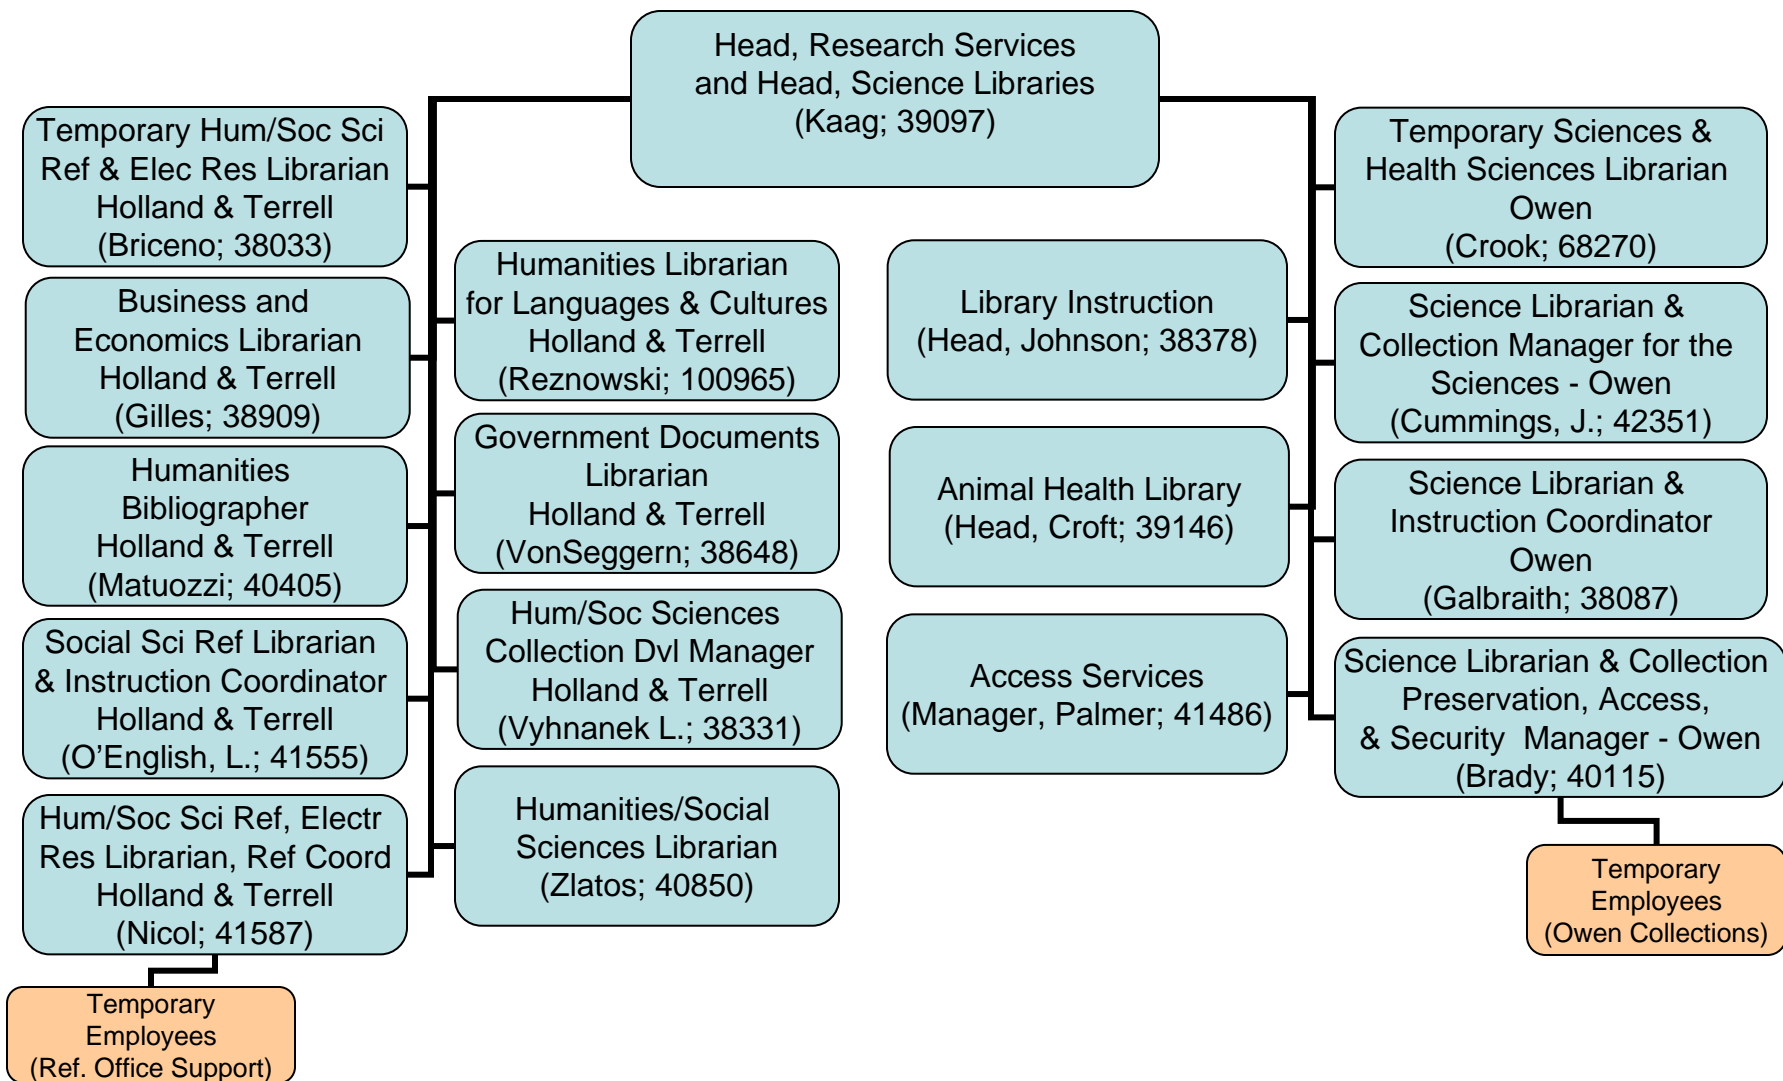

Organization Chart – September 9, 2009

Back to
All Libraries

NOTE:
LAP = Library & Archives
Paraprofessional

Washington State University Libraries
Library Instruction
Organization Chart – September 9, 2009

[Back to All Libraries](#)

Washington State University Libraries

Research Services

Organization Chart – September 9, 2009

[Back to All Libraries](#)

Washington State University Libraries Systems Organization Chart – September 9, 2009

[Back to All Libraries](#)

Washington State University Libraries

Technical Services

Organization Chart – September 9, 2009

Back to All Libraries

NOTE:
LAP = Library & Archives Paraprofessional