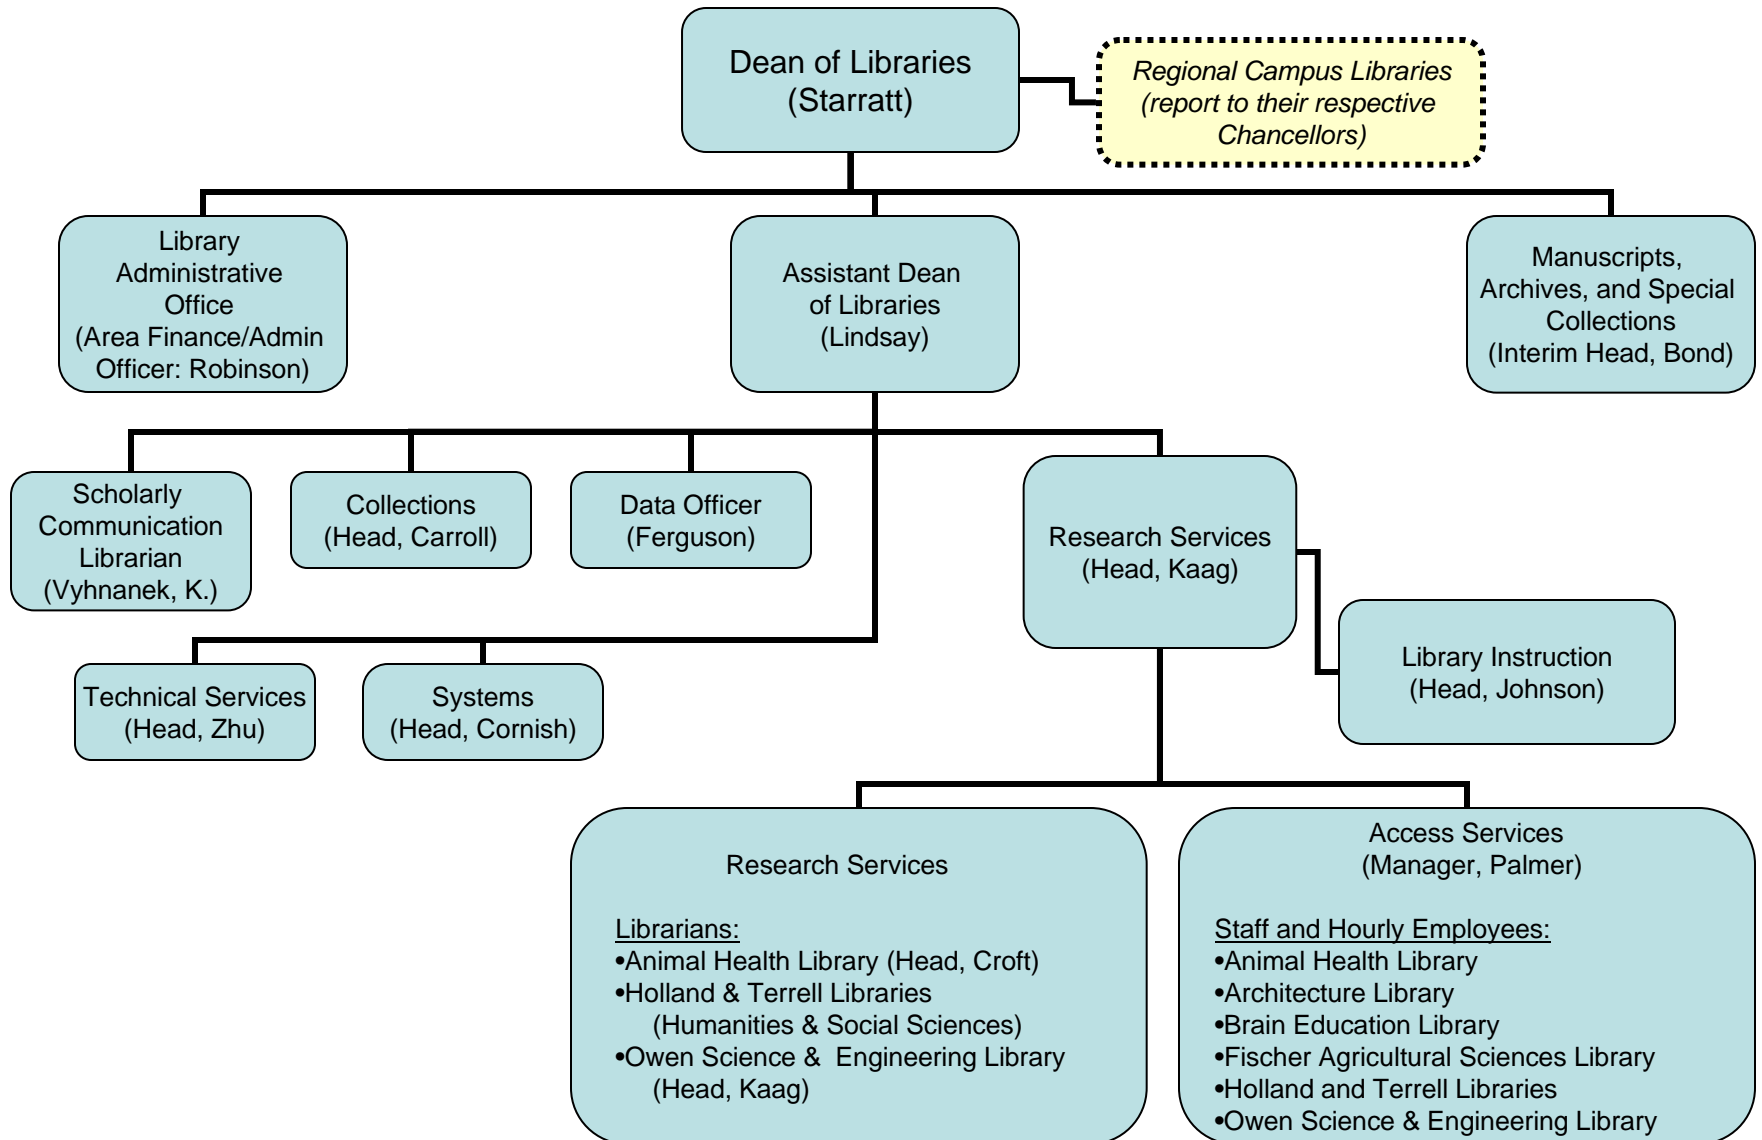

Washington State University Libraries

All Libraries

Organization Chart – September 9, 2009

Washington State University Libraries
Dean of Libraries
Organization Chart – September 9, 2009

[Back to All Libraries](#)

Washington State University Libraries
Manuscripts, Archives and Special Collections
Organization Chart – September 9, 2009

[Back to All Libraries](#)

NOTE:
LAP = Library & Archives Paraprofessional

Washington State University Libraries
Library Administrative Office
Organization Chart – September 9, 2009

[Back to All Libraries](#)

Washington State University Libraries
Assistant Dean of Libraries
Organization Chart – September 9, 2009

Back to
All Libraries

Washington State University Libraries

Access Services