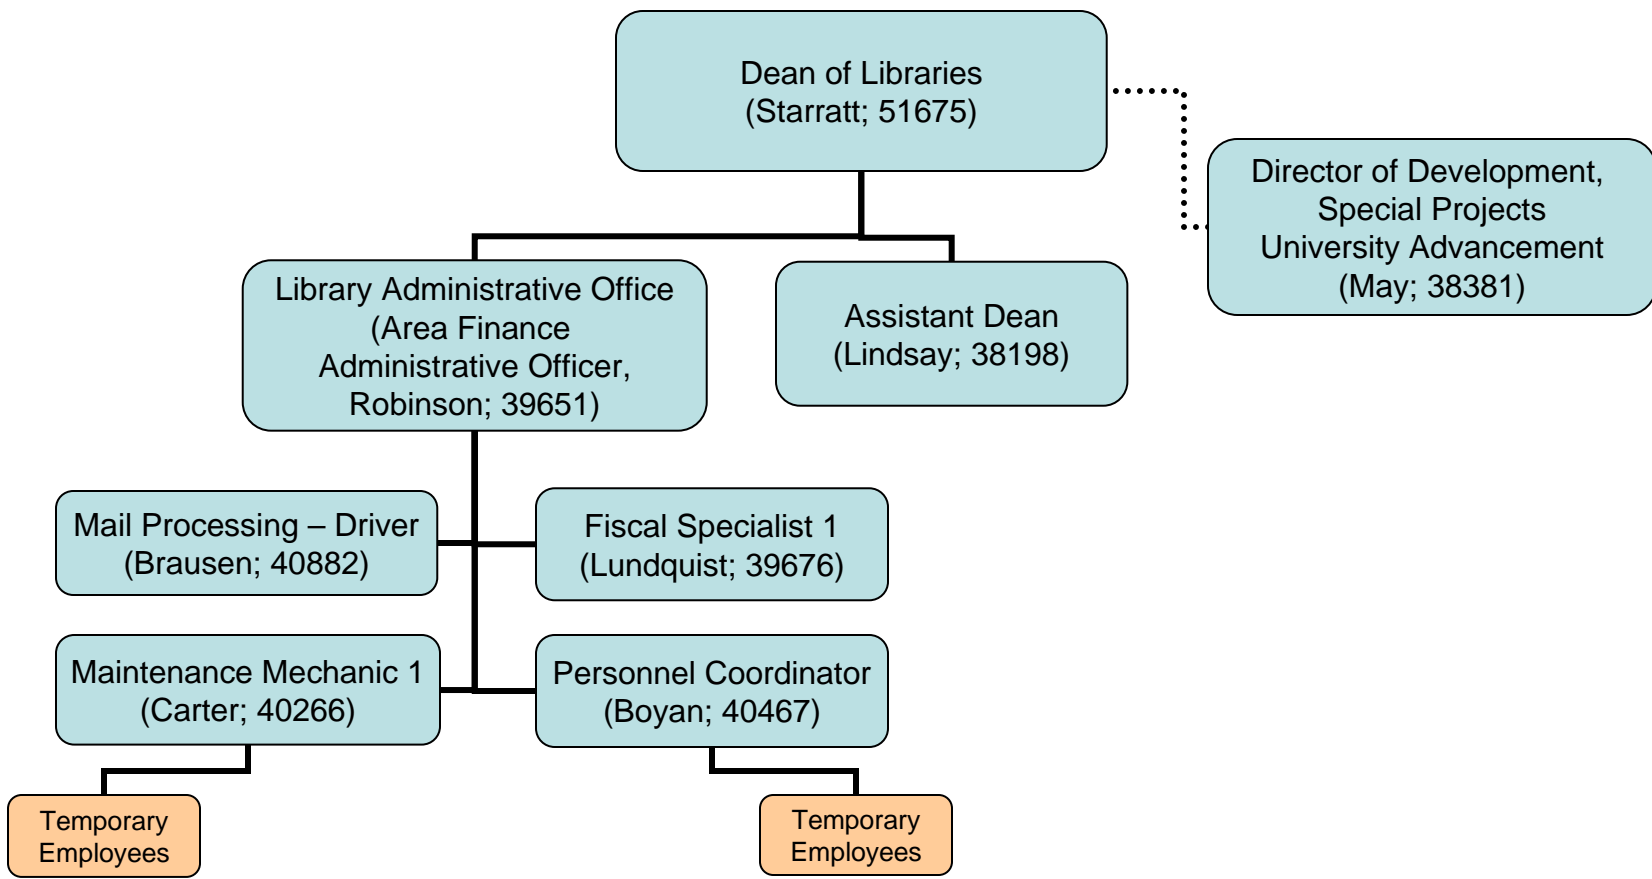

Washington State University Libraries
Manuscripts, Archives and Special Collections
Organization Chart – September 9, 2009

[Back to All Libraries](#)

NOTE:
LAP = Library & Archives Paraprofessional

Washington State University Libraries
Library Administrative Office
Organization Chart – September 9, 2009

[Back to All Libraries](#)

Washington State University Libraries
Assistant Dean of Libraries
Organization Chart – September 9, 2009

Back to
All Libraries

Washington State University Libraries

Access Services