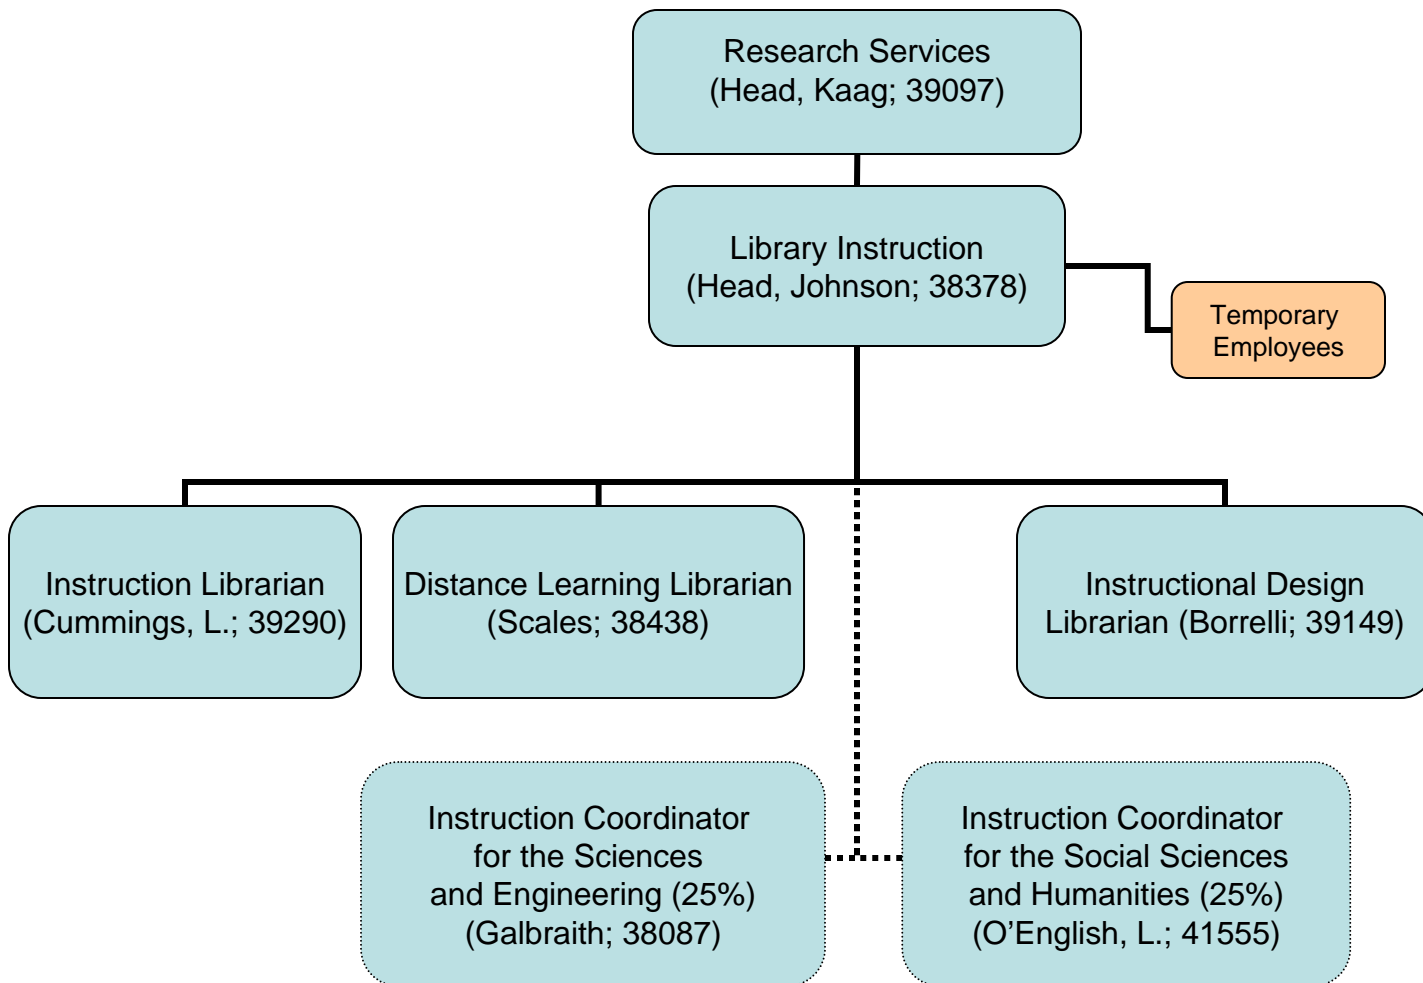

[Back to All Libraries](#)

Washington State University Libraries
Assistant Dean of Libraries
Organization Chart – September 9, 2009

Back to
All Libraries

Washington State University Libraries

Access Services

Organization Chart – September 9, 2009

Back to
All Libraries

NOTE:
LAP = Library & Archives
Paraprofessional

Washington State University Libraries
Library Instruction
Organization Chart – September 9, 2009

[Back to All Libraries](#)

Washington State University Libraries

Research Services

Organization Chart – September 9, 2009

[Back to All Libraries](#)

Washington State University Libraries Systems Organization Chart – September 9, 2009