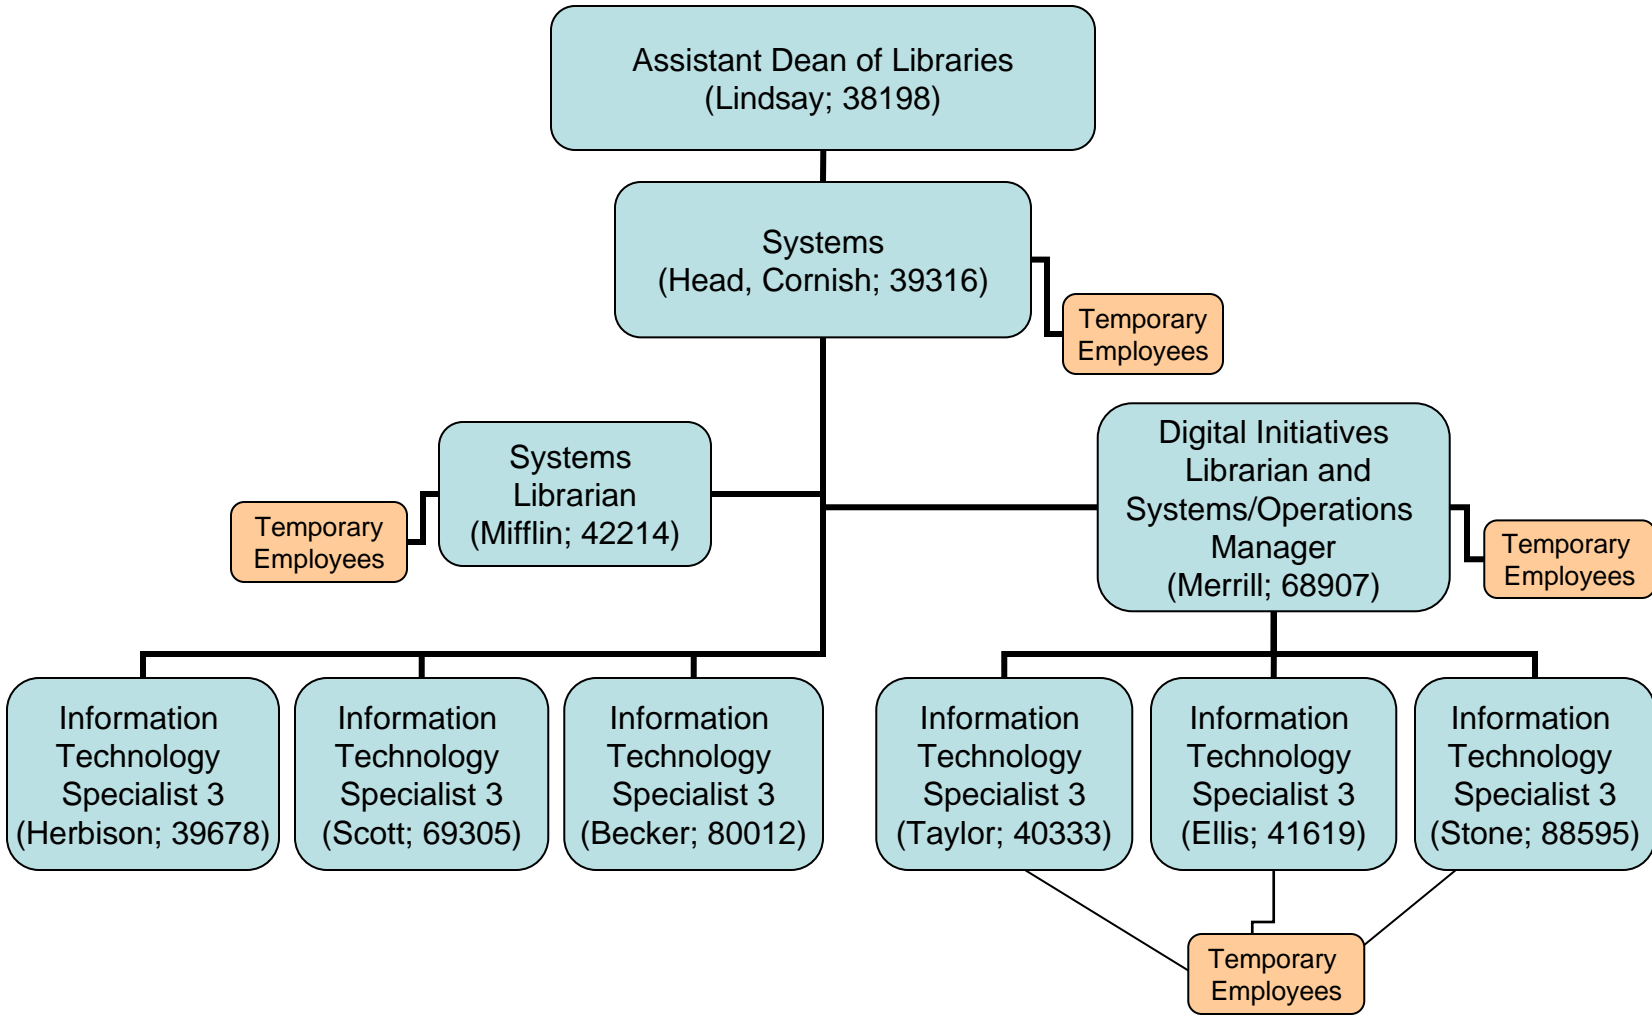

Organization Chart – September 9, 2009

Back to
All Libraries

NOTE:
LAP = Library & Archives
Paraprofessional

Washington State University Libraries
Library Instruction
Organization Chart – September 9, 2009

[Back to All Libraries](#)

Washington State University Libraries

Research Services

Organization Chart – September 9, 2009

[Back to All Libraries](#)

Washington State University Libraries Systems Organization Chart – September 9, 2009

[Back to All Libraries](#)

Washington State University Libraries

Technical Services

Organization Chart – September 9, 2009

Back to All Libraries

NOTE:
LAP = Library & Archives Paraprofessional