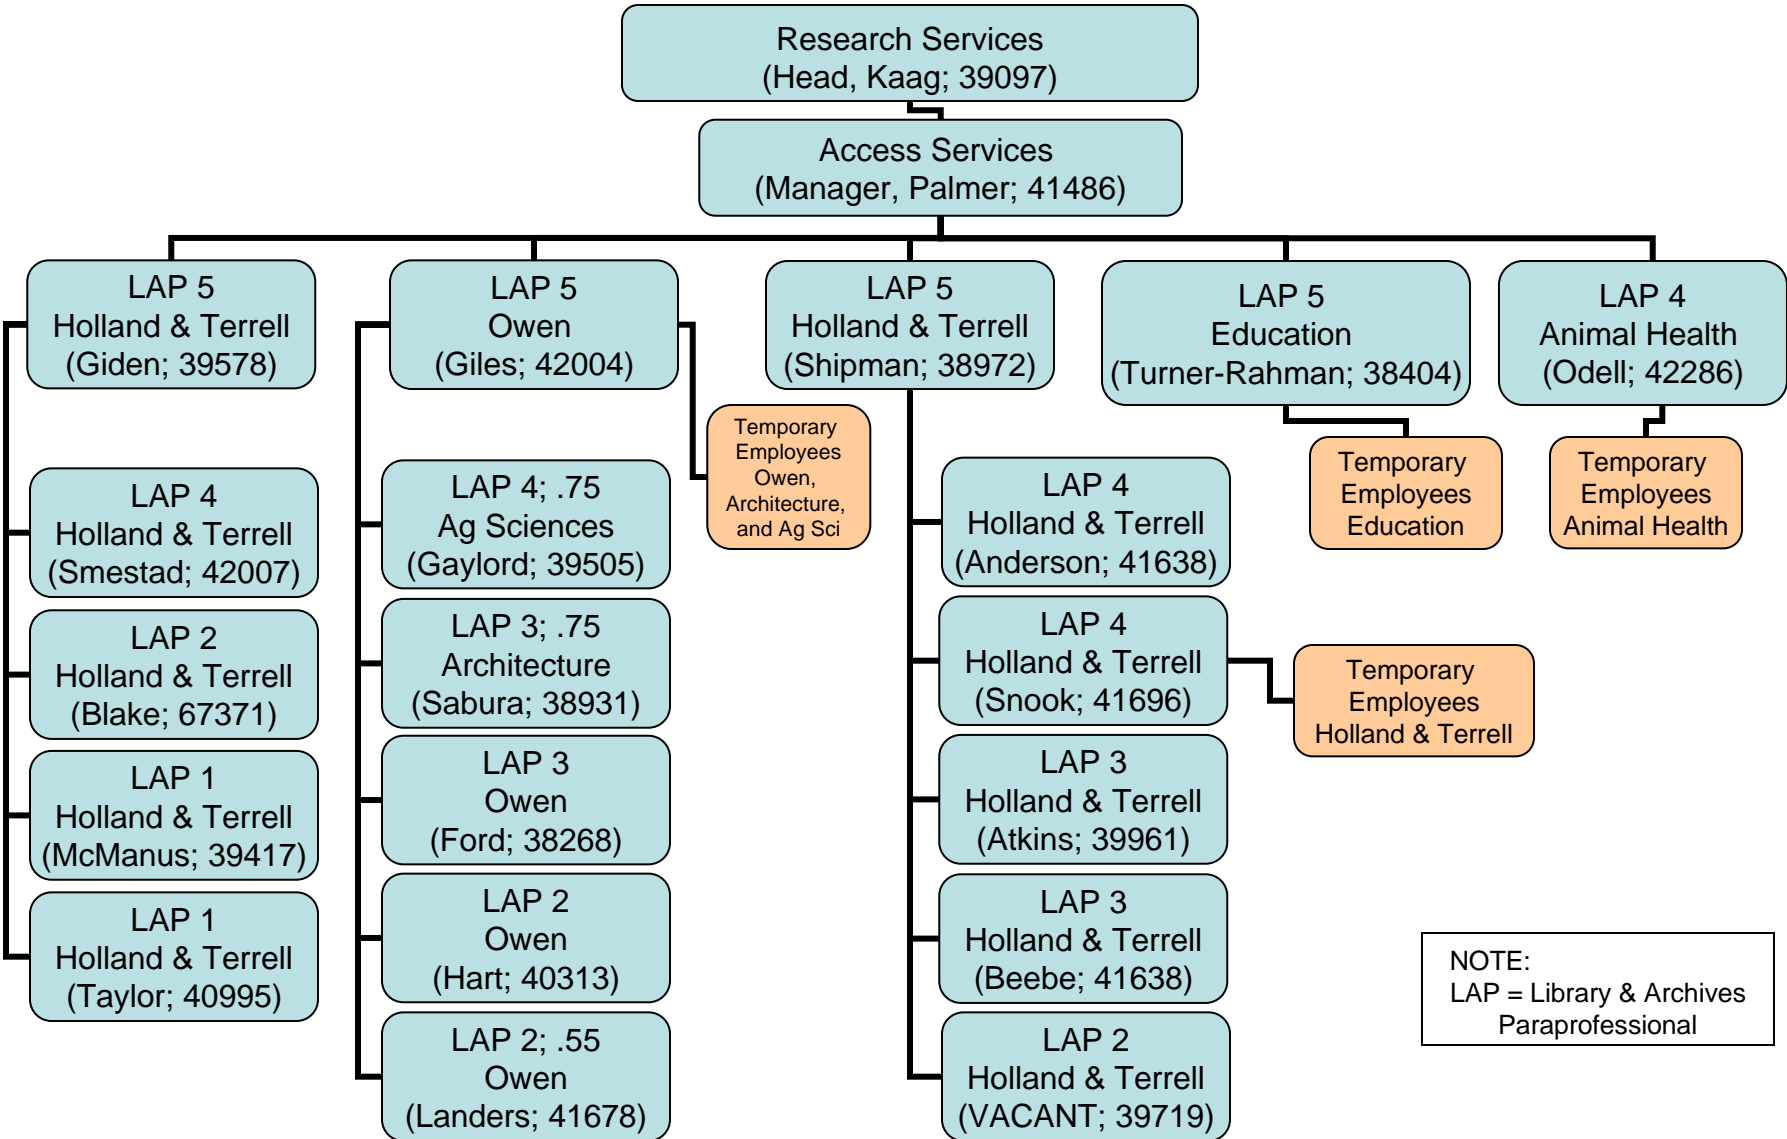

[Back to All Libraries](#)

Washington State University Libraries
Assistant Dean of Libraries
Organization Chart – September 9, 2009

Back to
All Libraries

Washington State University Libraries

Access Services

Organization Chart – September 9, 2009

Back to
All Libraries

NOTE:
LAP = Library & Archives
Paraprofessional

Washington State University Libraries
Library Instruction
Organization Chart – September 9, 2009