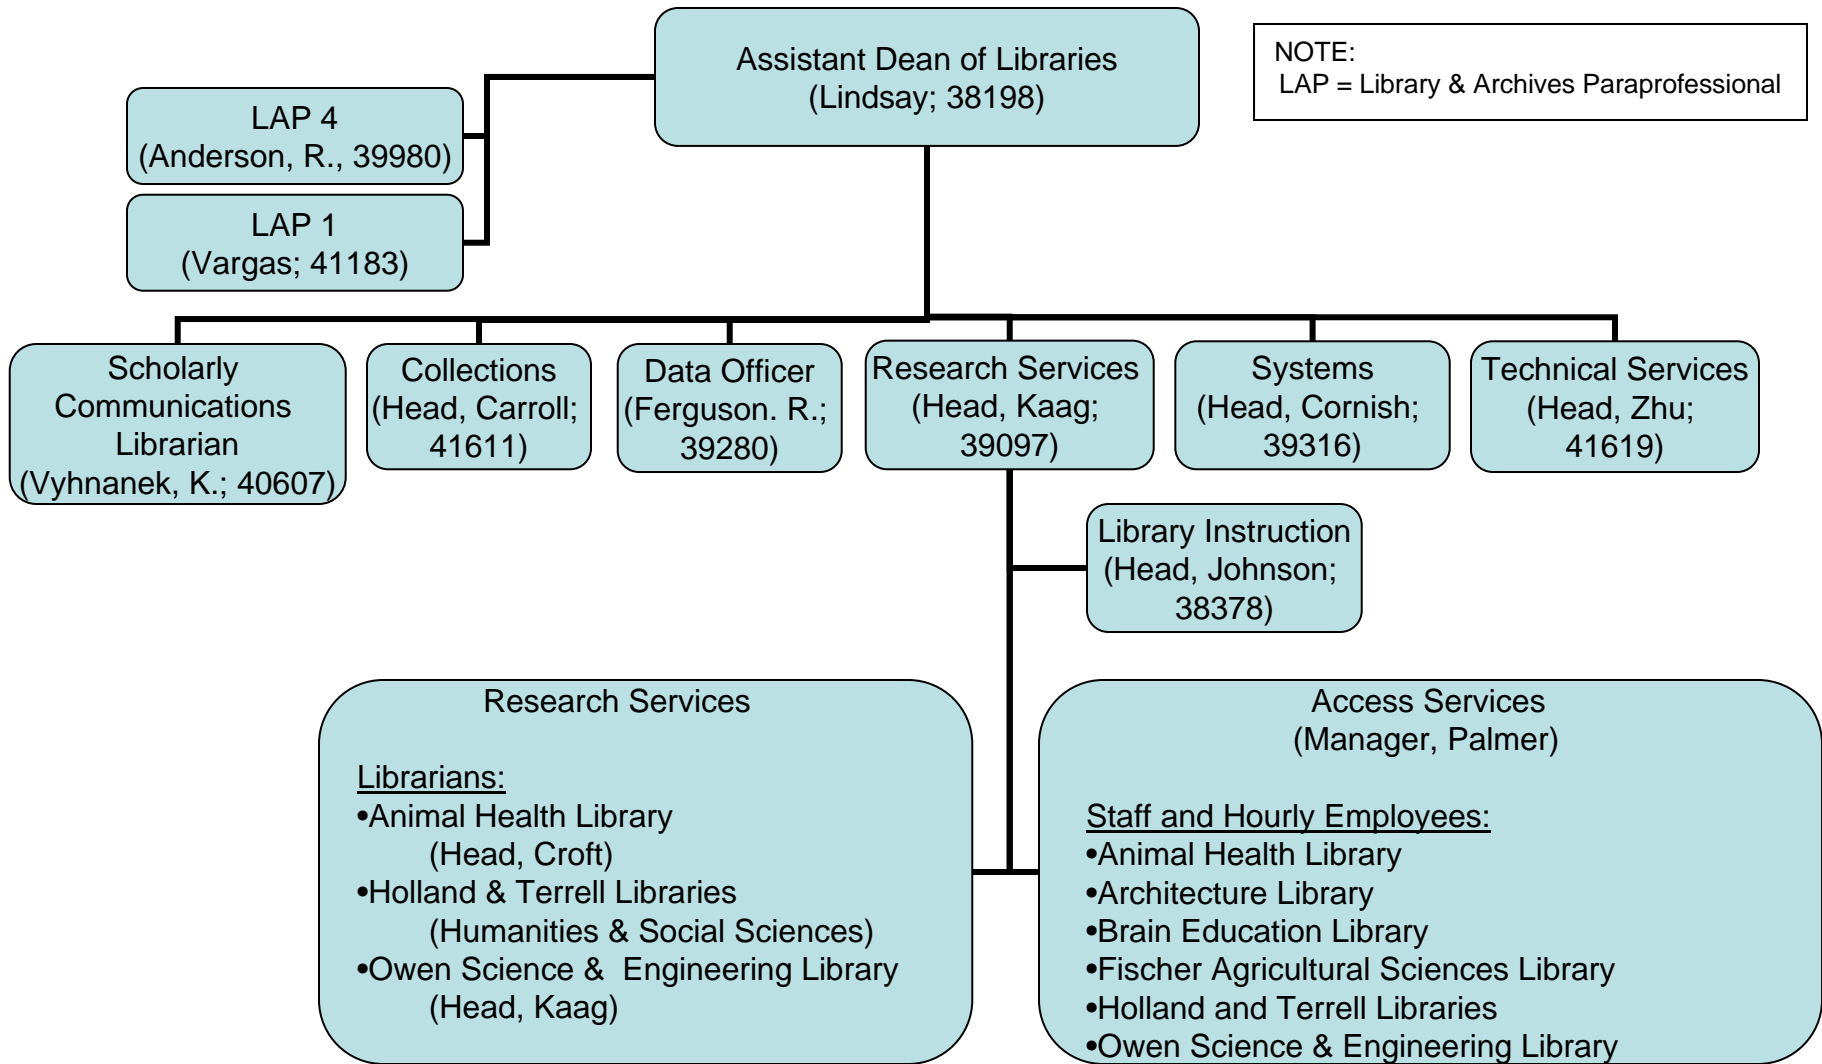

Washington State University Libraries
Manuscripts, Archives and Special Collections
Organization Chart – September 9, 2009

[Back to All Libraries](#)

NOTE:
LAP = Library & Archives Paraprofessional

Washington State University Libraries
Library Administrative Office
Organization Chart – September 9, 2009

[Back to All Libraries](#)

Washington State University Libraries
Assistant Dean of Libraries
Organization Chart – September 9, 2009

Back to
All Libraries

Washington State University Libraries

Access Services

Organization Chart – September 9, 2009

Back to
All Libraries

NOTE:
LAP = Library & Archives
Paraprofessional

Washington State University Libraries
Library Instruction
Organization Chart – September 9, 2009