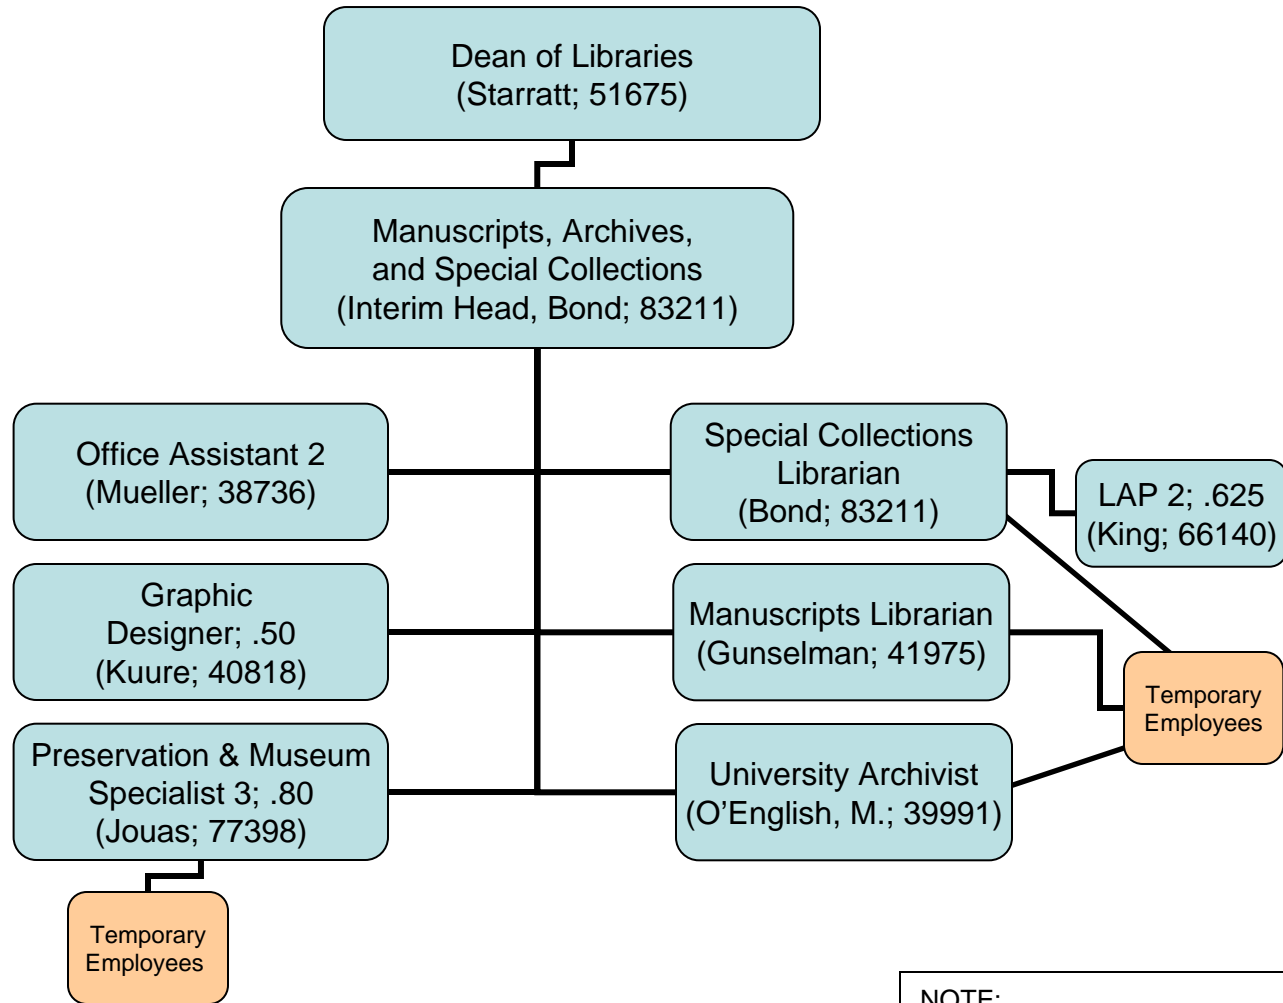

Washington State University Libraries

All Libraries

Organization Chart – September 9, 2009

Washington State University Libraries
Dean of Libraries
Organization Chart – September 9, 2009

[Back to All Libraries](#)

Washington State University Libraries
Manuscripts, Archives and Special Collections
Organization Chart – September 9, 2009

[Back to All Libraries](#)

NOTE:
LAP = Library & Archives Paraprofessional

Washington State University Libraries
Library Administrative Office
Organization Chart – September 9, 2009

[Back to All Libraries](#)

Washington State University Libraries
Assistant Dean of Libraries
Organization Chart – September 9, 2009

Back to
All Libraries

Washington State University Libraries

Access Services