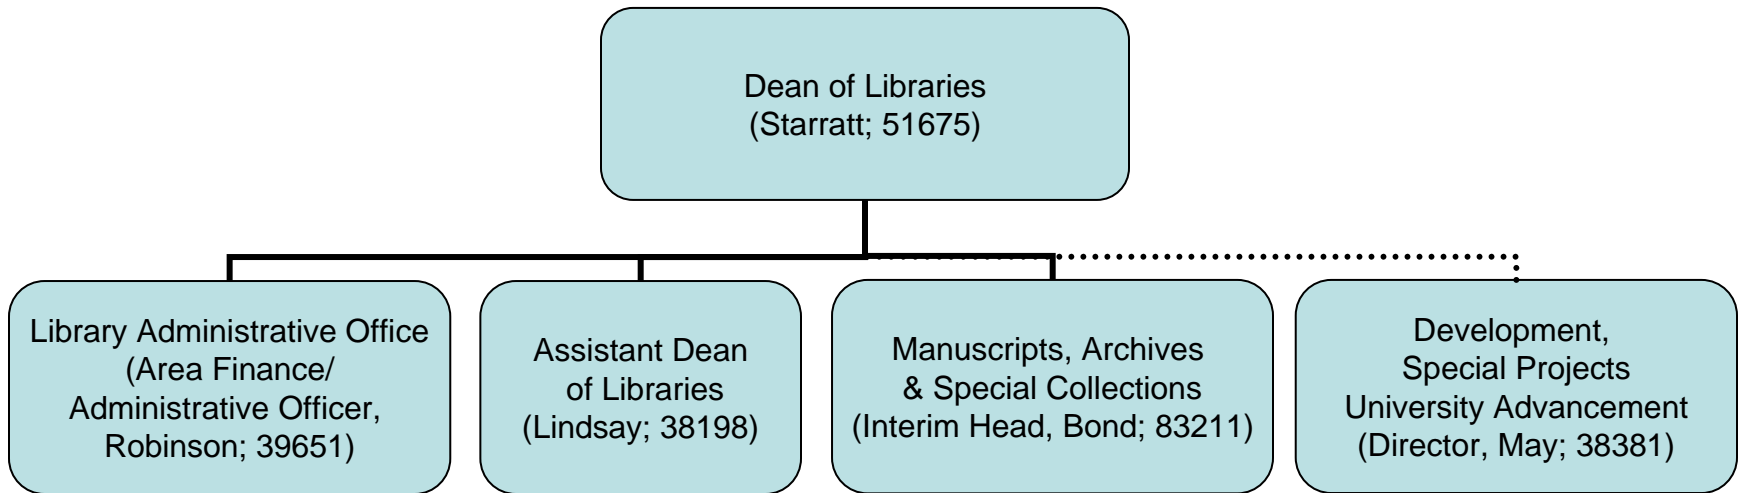

Washington State University Libraries

All Libraries

Organization Chart – September 9, 2009

Washington State University Libraries
Dean of Libraries
Organization Chart – September 9, 2009

[Back to All Libraries](#)